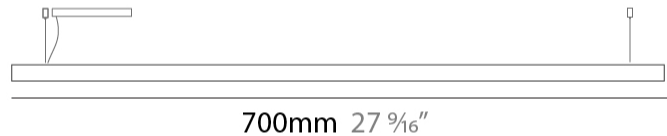

LED60 SUSPENSION

D71015- -

base number
Color   Temperature   Finish   Options

1. To build a product code in our configurator select the specify button on the base model # product page
2. To build a manual product code on this datasheet choose from the options listed below in blue font and add the suffix to the base model #

GENERAL

Series: Woodlin
Subseries: LED60
Brand: Tunto
Division: Design
Mounting Type: Suspension
Mounting Location: Ceiling
Subcategory: Profile

PHYSICAL

Shape: Rectangle
Length (mm): 700
Length (in): 27 ⁹/₁₆
Width (mm): 60
Width (in): 2 ³/₈
Height (mm): 60
Height (in): 2 ³/₈
Max. Overall Height (mm): 2060
Max. Overall Height (in): 81 ¹/₈
Light Distribution: Direct
Diffuser: Opal
Fixture Finish: [WAL / ASH / OAK / BLK / WHI](#)
Fixture Material: Wood
Cable Details: 2000mm / 78 3/4"

ELECTRICAL

Lamp Type: LED
Input Wattage (W): 29
Total Output Wattage (W): 25.3
Dimming: Tri-Mode (Non-Dimming and Phase Dimming (120Vac only) and 0-10V Dimming)
Driver Included: Yes
Driver Location: Integrated
Driver Type: Constant Current - Universal
Driver Class: Class 2
Input Voltage (V): 120 - 277
Constant Current (MA): 700

LED

[Color Temperature (°K): 2700 / 3000 / 4000](#)
Max. Delivered Lumen (lm): 2180
CRI: >93 CRI
Lamp Life (hrs): 50000

OPTICAL

RATINGS AND CERTIFICATIONS

Certified By: Certified for North American Standards
IP rating: IP20

PROJECT
TYPE
SPECIFIER
QUANTITY
DATE